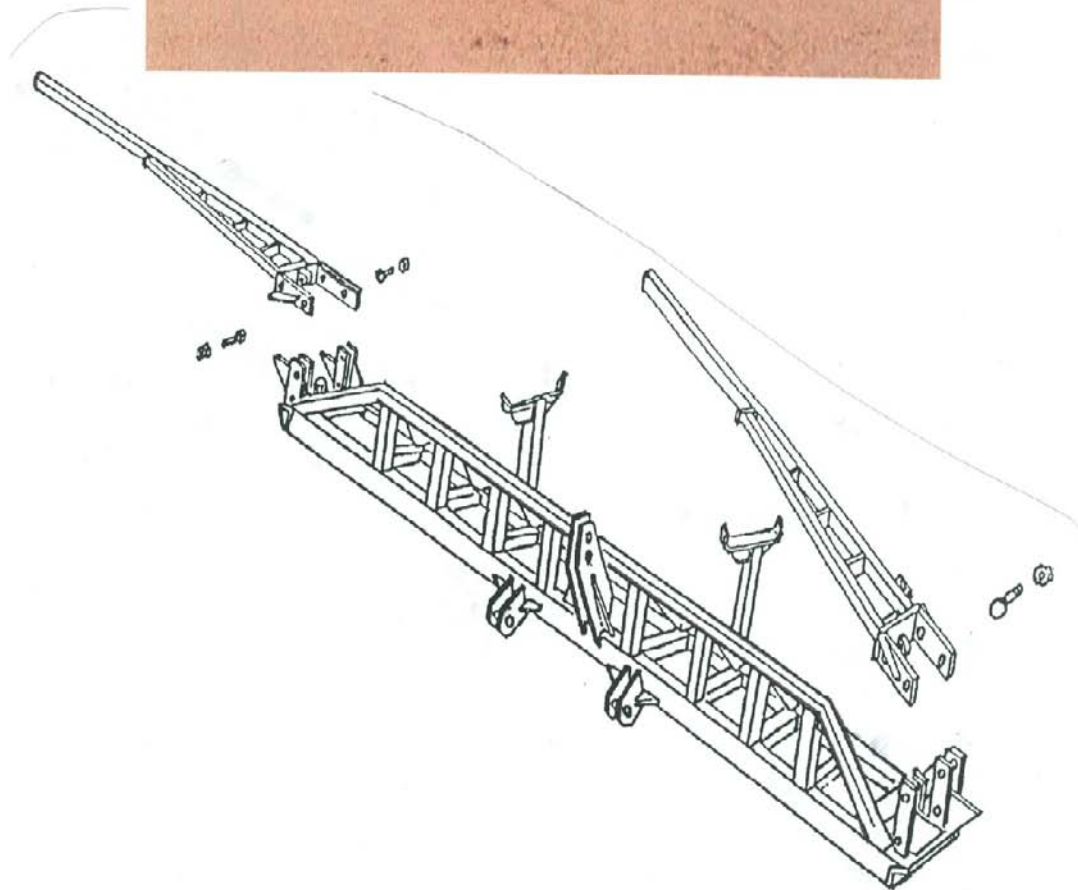

FOLDING SPRAY BOOM

SAM STEVENS INC.2101 Lubbock Hwy.
Lamesa, Texas 79331

MANUFACTURER OF QUALITY FARM EQUIPMENT

Phone: 806-872-8365

Fax: 806-872-8368

FOLDING SPRAY BOOM

The total length of the Spray Boom is 60 feet. The center bar is 30 feet, with 4" square tubing for the front of the bar, 1 1/2" square top mast tubing, 1 1/2" square rear tubing for the adjustable spacing spray nozzle clamps. The three point hitch is welded to the bar and accepts category two, category three or quick coupler hitches.

PRICE INCLUDES**TWO 3" x 8" CYLINDERS, 3 POINT HITCH AND HOSES**

PART NO.	DESCRIPTION	WEIGHT
FSB - 1001	60 Ft. Heavy Duty Hydraulic Folding Spray Boom	1205 lbs.
FST - 1002	80 Ft. 4 x 4 Spray Boom	

SPRAY BOOM REPAIR AND REPLACEMENT PARTS

PART NO.	DESCRIPTION	WEIGHT
FSB - 106	Spray Nozzle Clamp for 1 1/2" Square Bar	
FSB - 107	Spray Nozzle Clamp for 2" Square Bar	1 lbs.
FSB - 108	Spray Nozzle Clamp for 3" x 3" Square Bar	1 lbs.
FSB - 109	Spray Nozzle Clamp for 4" Square Bar	1 lbs.
FSB - 110	Center Bar (30 feet long)	
FSB - 111	Folding Wing (15' 4") SPECIFY RIGHT OR LEFT	
FSB - 112	Hydraulic Hose (3/8" x 20')	
FSB - 113	Hydraulic Cylinder (3" x 8")	
FSB - 114	Gage Wheel - 400 x 8 on LONG 5/8" x 2" Straight Shank	
FSB - 115	Gage Wheel Clamp for 5/8" x 2" Shank to 2" Square Bar	
FSB - 116	Pivot Lug (1" x 3" WITH Grease Sert)	
FSB - 117	Tank Bracket	156 lbs.
FSB - 118	Gagewheels for a Red Ball Sprayboom	
FSB - 119	Q.A. Spray Nozzle Clamp	

SAM STEVENS INC.

2101 Lubbock Hwy.
Lamesa, Texas 79331

MANUFACTURER OF QUALITY FARM EQUIPMENT

Phone: 806-872-8365

Fax: 806-872-8368

DOUBLE FOLD SPRAY BOOM

PART NO.	DESCRIPTION	WEIGHT
DFSB - 1001	60 FT. Double Fold Spray Boom WITH Cylinder, Hose, Plugs, Cylinder, Hose, Spray Hose and Tee	1205 lbs.
DFSB - 1002	80 FT. Double Fold Spray Boom WITH Cylinder, Hose, Plugs, Cylinder, Hose, Spray Hose and Tee	